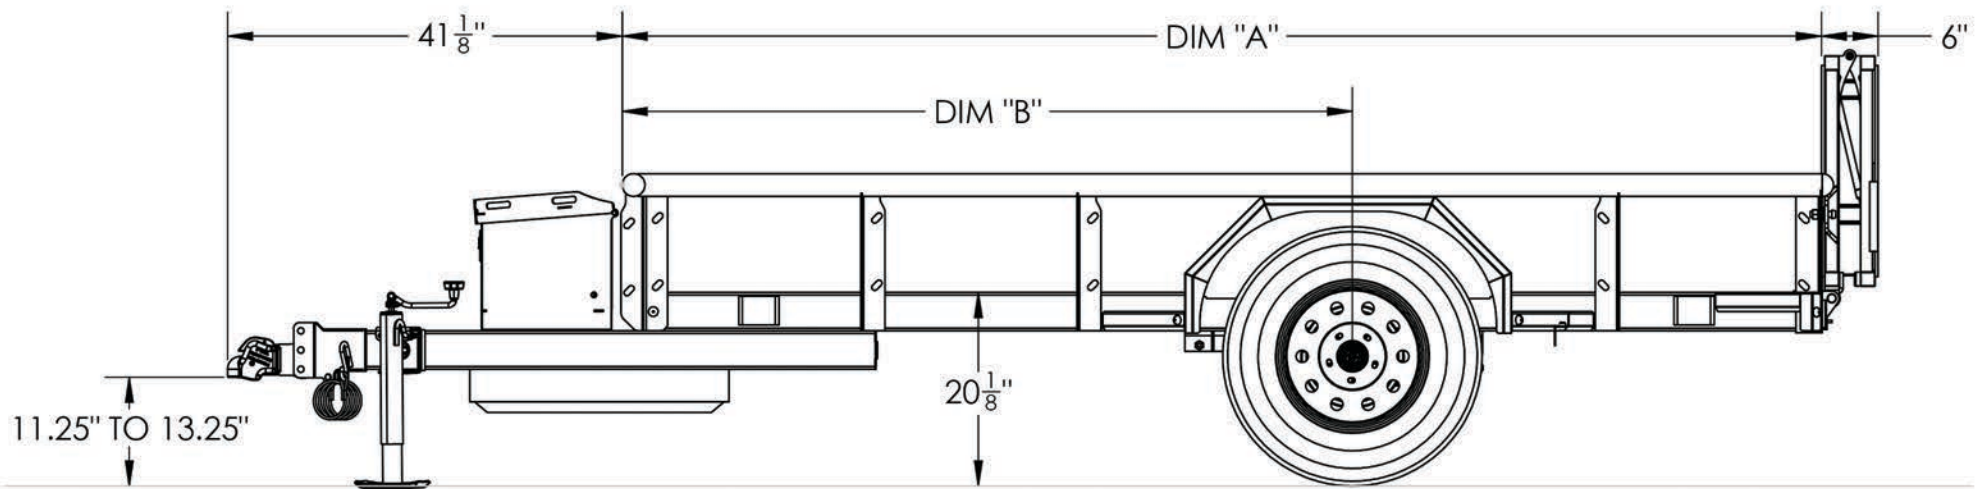

PSA

Premium Single Axle Utility Trailer

LENGTH	DIM "A"	DIM "B"
10FT	125"	76"
12FT	149"	90"
14FT	173"	104"

see the difference
903.572.2834
www.diamondc.com