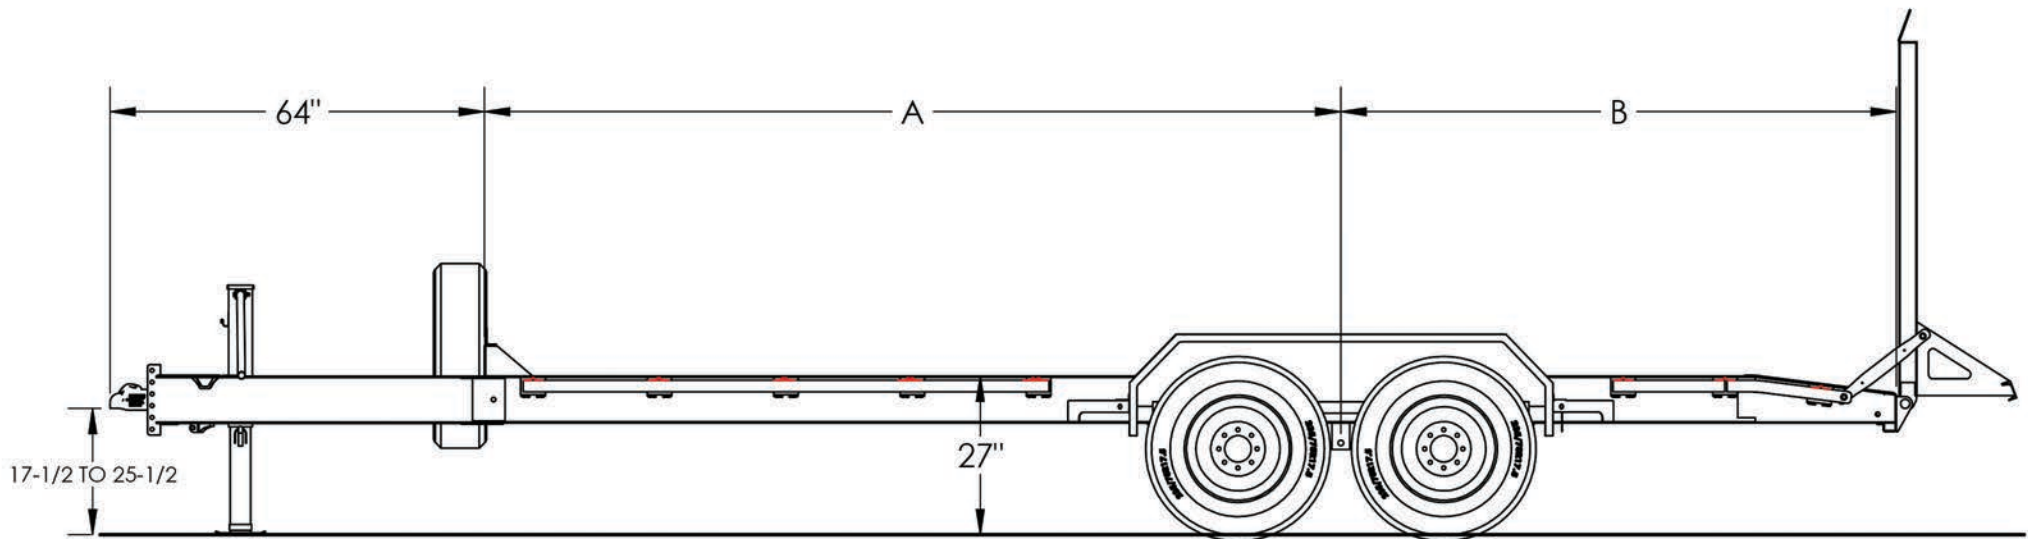

# HEQ

Heavy Duty Equipment Trailer

HEQ		
LENGTH	A	B
20'	145 1/2"	95 1/2"
22'	158 1/2"	106 1/2"

basics done best  
903.572.2834  
www.diamondc.com