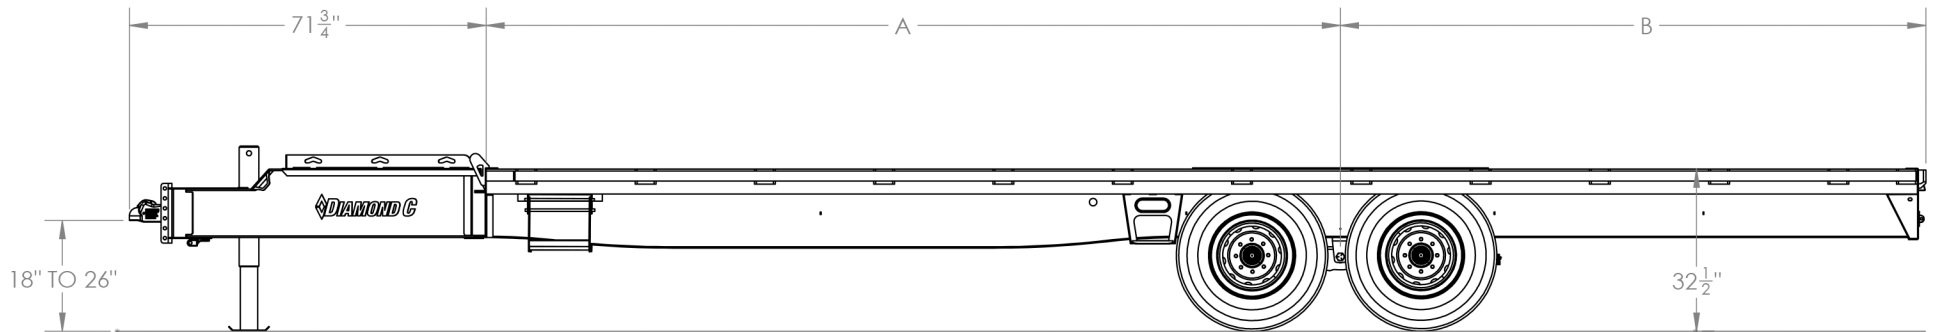

DEC

Heavy Duty Deck Over Equipment Trailer

DEC		
LENGTH	A	B
20'	143"	98 1/2"
22'	157 1/2"	108 1/4"
24'	171 3/4"	117 3/4"
26'	186 1/4"	127 1/2"
28'	200 3/4"	137"
30'	215"	146 1/2"

see the difference
903.572.2834
www.diamondc.com