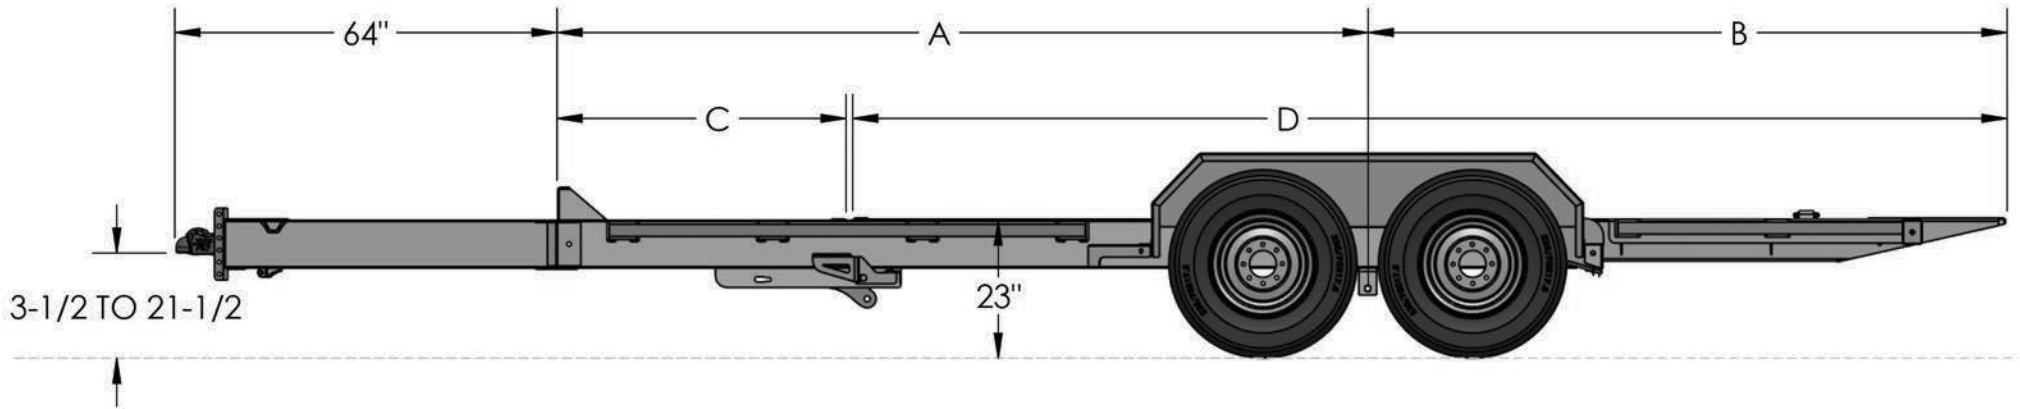

HTL

Heavy Duty Tilt Trailer

| HTL | | | | |
|--------|-----|----------|----------------|----------|
| LENGTH | A | B | C (STATIONARY) | D (TILT) |
| 20' | 135 | 106 1/2" | 4' | 16' |
| 22' | 159 | 106 1/2" | 6' | 16' |
| 24' | 183 | 106 1/2" | 8' | 16' |