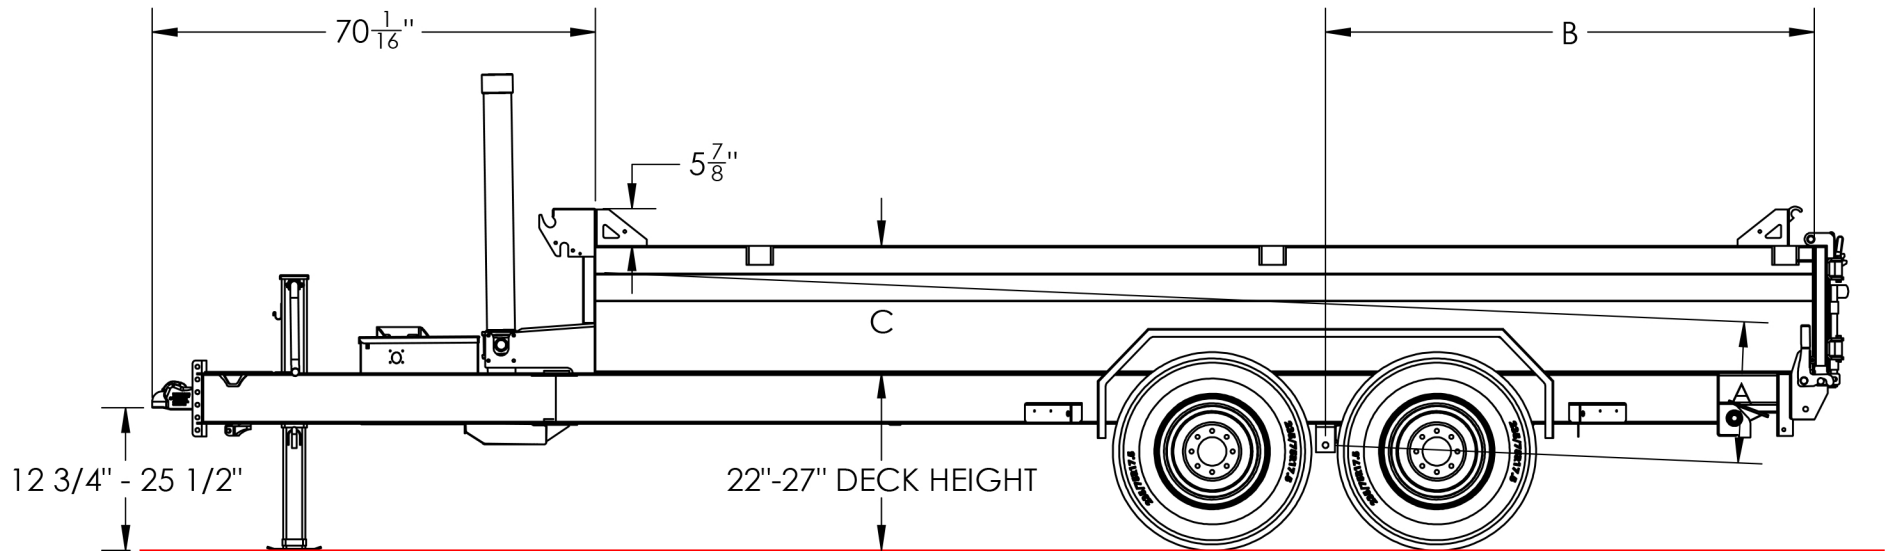

HDU

Heavy Duty Dump Trailer

HDU		
LENGTH	A	B
14'	101"	67"
16'	115 1/2"	76 1/2"

HDU	
BED HEIGHT	C
20"	20 5/16"

basics done best
903.572.2834
www.diamondc.com